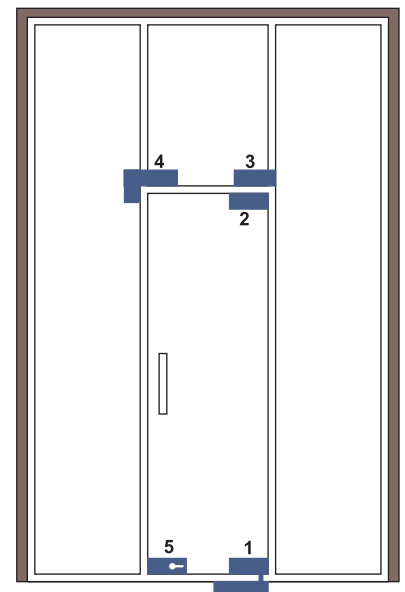

Corner Lock Patch
Code=R-005
Finish=Satin, Glossy

Small L Patch
Code=R-006
Finish=Satin, Glossy

Big L Patch
Code=R-007
Finish=Satin, Glossy

Top Over Panel Patch
Code=R-008
Finish=Satin, Glossy

Patch Pivot
Code=R-009
Finish=Satin, Glossy