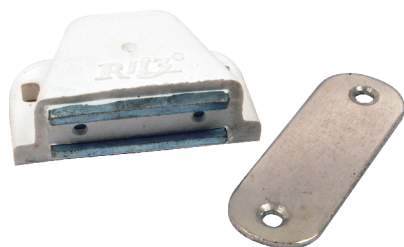

Old Model

New Model

Ritz Double Action Spring Hinge

- Double Action Operated.
- Works Both As a Hinge & As a Spring.
- Universal In Nature.
- Opens Both Ways (Inside & Outside).
- Closes Upto 60 Kgs Door Max.
- Available color in brown, black & golden .

Ritz Single Action Spring Hinge

- Single Action Operated.
- Works Both As A Hinge & As A Spring.
- Universal In Nature.
- Can Be Opened One Side Only (Inside Or Out Side).
- Closes Upto 60 Kgs Door Max.
- Available color in brown, black & golden .

Ritz Magnetic Door Holder

- Quality : ABS Finish.
- Sleek Design.
- Up to 7 Kgs Power.
- Holds Upto 7 Feet Door.
- Life Long.
- Holds the Door at 90°.
- Spring Action.

Ritz 555 White Catcher

- Quality : ABS Finish.
- Sleek Design.
- Up to 10 Kgs Power.
- Holds Upto 6 Feet Door.
- Life Long.