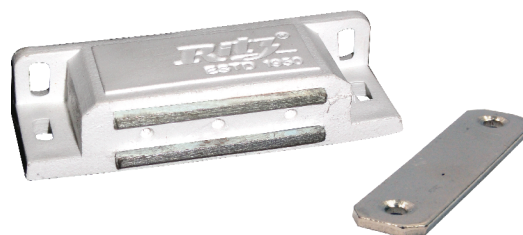

Ritz 666 White Catcher

- Quality : ABS Finish.
- Sleek Design.
- Up to 10 Kgs.
- Power Holds Upto 7 Feet Door.
- Life Long.