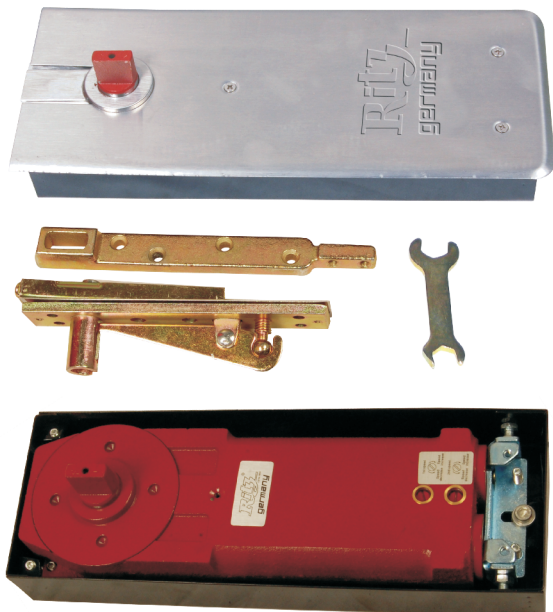

Ritz 333

- Medium Duty (For Double Swing Door).
- Long Lasting & Gives Trouble Free Service.
- Double Speed Control (Two Speed Adjustment).
- Door Size Upto 1000 mm Max.
- Door Weight Upto 90 Kgs Max.
- Not recommended for toughened glass door.
- Compact in Size.
- Suitable for Glass Doors with Patch Fittings.
- Outer Size - 270mm x 126mm x 50mm.
- Smooth Functioning.

Ritz 666 Germany

- Heavy Duty (For Double Swing Door).
- Long Lasting & Gives Trouble Free Service.
- Double Speed Control (Two Speed Adjustment).
- Door Size Upto 1200mm Max.
- Door Weight Upto 160 Kgs Max.
- Compact in Size.
- Suitable for Glass Doors with Patch Fitting.
- Outer Size - 322mm x 130mm x 43mm.
- Smooth Functioning.