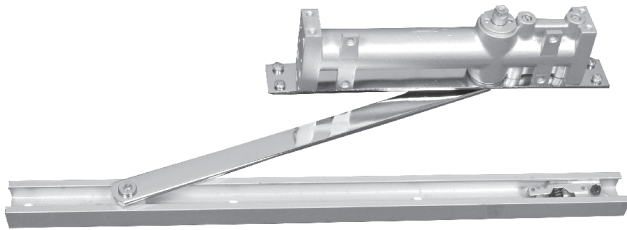

Ritz Gem

- Aluminium Die Cast Body.
- Smooth Functioning.
- Double speed control(Two Speed Adjustments).
- Door Size Upto 1100 mm Max.
- Door Weight Upto 80 Kgs. Max.
- Available color in Silver, brown & golden.

Ritz Concealed

- Aluminium Die Cast Body.
- Smooth Functioning.
- Double Speed Control (Two Speed Adjustment).
- Door Size Upto 1000 mm Max.
- Door Weight Upto 90 Kgs Max.
- Latch Closing Adjustment.
- Sliding Arm (Suitable for Doors with Palmet).

Ritz Diamond

- Aluminium Die Cast Body.
- Smooth Functioning.
- Double Speed Control (Two Speed Adjustment).
- Door Size Upto 1100 mm Max.
- Door Weight upto 70 Kgs Max.
- Available color in Silver, brown & golden.