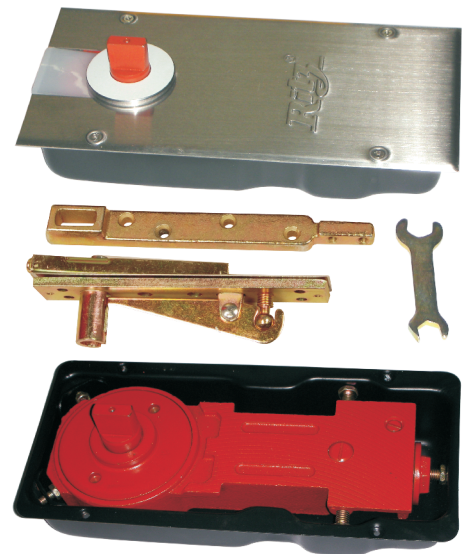

Ritz 333

- Medium Duty (For Double Swing Door).
- Long Lasting & Gives Trouble Free Service.
- Double Speed Control (Two Speed Adjustment).
- Door Size Upto 1000 mm Max.
- Door Weight Upto 90 Kgs Max.
- Not recommended for toughened glass door.
- Compact in Size.
- Suitable for Glass Doors with Patch Fittings.
- Outer Size - 270mm x 126mm x 50mm.
- Smooth Functioning.

Ritz 666 Germany

- Heavy Duty (For Double Swing Door).
- Long Lasting & Gives Trouble Free Service.
- Double Speed Control (Two Speed Adjustment).
- Door Size Upto 1200mm Max.
- Door Weight Upto 160 Kgs Max.
- Compact in Size.
- Suitable for Glass Doors with Patch Fitting.
- Outer Size - 322mm x 130mm x 43mm.
- Smooth Functioning.