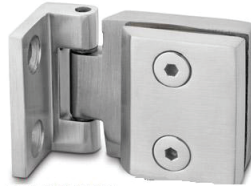

Glass to Glass Hinges Without Spring
Code=R-0038
Finish=Satin, Glossy