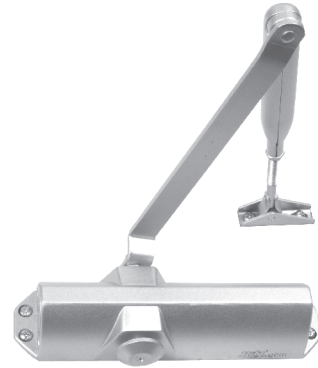

Ritz Gem

- Aluminium Die Cast Body.
- Smooth Functioning.
- Double speed control(Two Speed Adjustments).
- Door Size Upto 1100 mm Max.
- Door Weight Upto 80 Kgs. Max.
- Available color in Silver, brown & golden.

Ritz Concealed

- Aluminium Die Cast Body.
- Smooth Functioning.
- Double Speed Control (Two Speed Adjustment).
- Door Size Upto 1000 mm Max.
- Door Weight Upto 90 Kgs Max.
- Latch Closing Adjustment.
- Sliding Arm (Suitable for Doors with Palmet).

Ritz Diamond

- Aluminium Die Cast Body.
- Smooth Functioning.
- Double Speed Control (Two Speed Adjustment).
- Door Size Upto 1100 mm Max.
- Door Weight upto 70 Kgs Max.
- Available color in Silver, brown & golden.